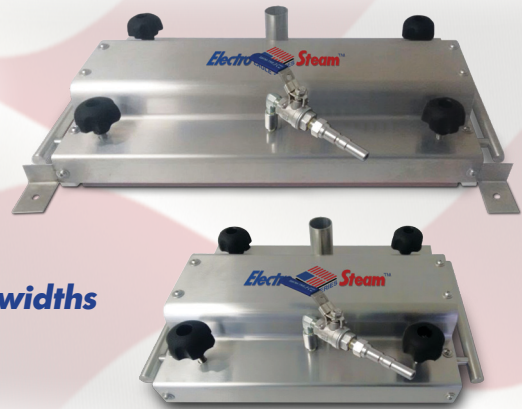

The Eagle Series Steam Tools

Brushless Belt Cleaning Systems:

- Portable automatic steam cleaning and sanitizing for continuous flat belts
- Works on flat belts of any material
- Customizable for your applications and belt widths

Spinner Systems:

- Portable steam cleaning system for modular, mesh, and wire belts of any material
- Also for deep cleaning floors and walls
- Vacuum ports available, suction the soil from surfaces as you clean
- Cut cleaning time
- Various sizes up to 12" in diameter

Twister Wand:

- A steam gun attachment for aggressive deep cleaning anywhere in your plant

Drain Tools:

- Portable drain sanitizing customized for your facility's needs
- Various sizes up to 12" in diameter