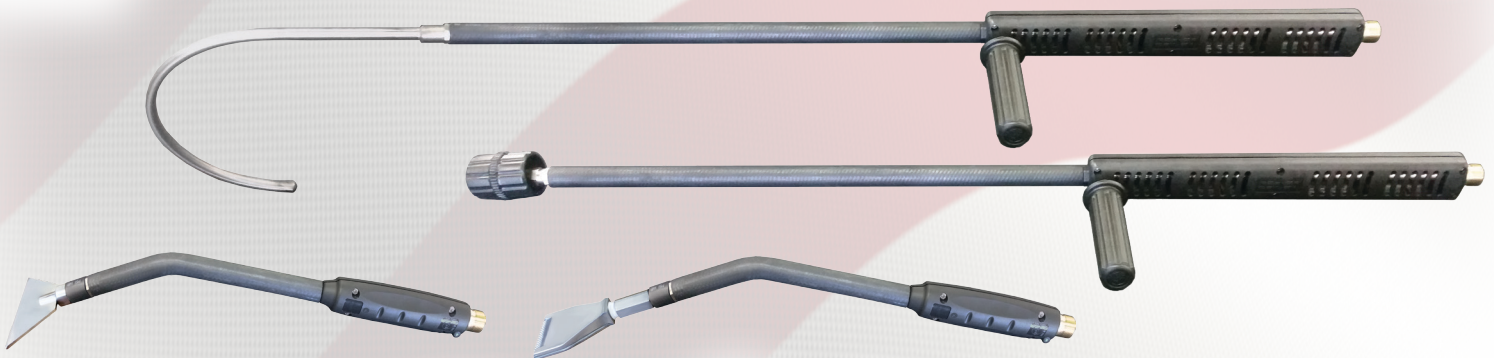

**52 Piece Kit
Supplied with Every
Machine, Standard.**

This Entire kit is provided with every machine so you get the maximum benefit from your investment. The standard kit includes all 52 pieces shown.

- 3 Different Length Wands
- 18 Large Brushes, Assorted
- 18 Small Brushes, Assorted
- 3 Scrubbing Pad Holders
- 6 Scrubbing Pads, Assorted
- 2 Bags of O-Rings
- Pair of Gloves
- Safety Glasses.

Add these Optional Wands to your Kit and Tackle Those Unique Cleaning Jobs.

Electro-Steam™ Generator Corp.
Food Safety Division
5895 Shiloh Rd. Suite 105
Alpharetta, GA 30005