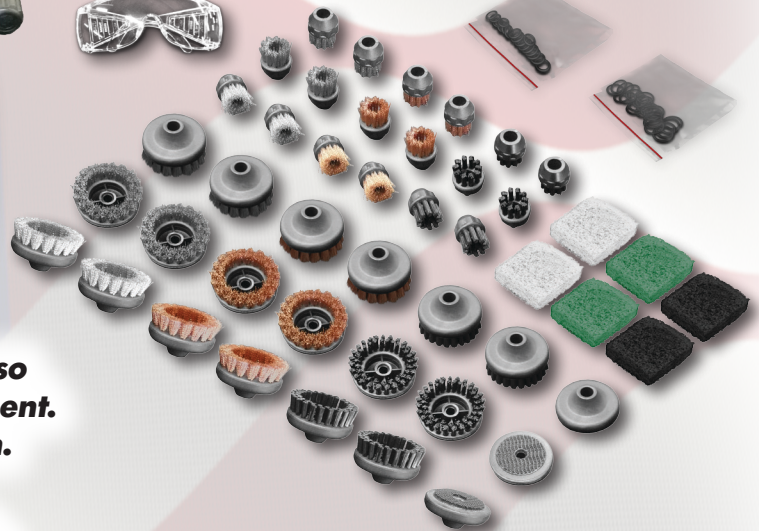

The Eagle Series

Steam Tool Accessories Kit & Optional Wands

**52 Piece Kit
Supplied with Every
Machine, Standard.**

This Entire kit is provided with every machine so you get the maximum benefit from your investment. The standard kit includes all 52 pieces shown.

- 3 Different Length Wands
- 18 Large Brushes, Assorted
- 18 Small Brushes, Assorted
- 3 Scrubbing Pad Holders
- 6 Scrubbing Pads, Assorted
- 2 Bags of O-Rings
- Pair of Gloves
- Safety Glasses.

Add these Optional Wands to your Kit and Tackle Those Unique Cleaning Jobs.

Wand Tips

2.5" Circular Brushes

- **EAG00011** Nylon

- **EAG00012** Bronze

- **EAG00013** Stainless Steel

Scrubbing Pads

- **EAG00014** Circular Pad Holder, 2.5"

- **EAG00015** Scrubbing Pads, (x6) Assorted.